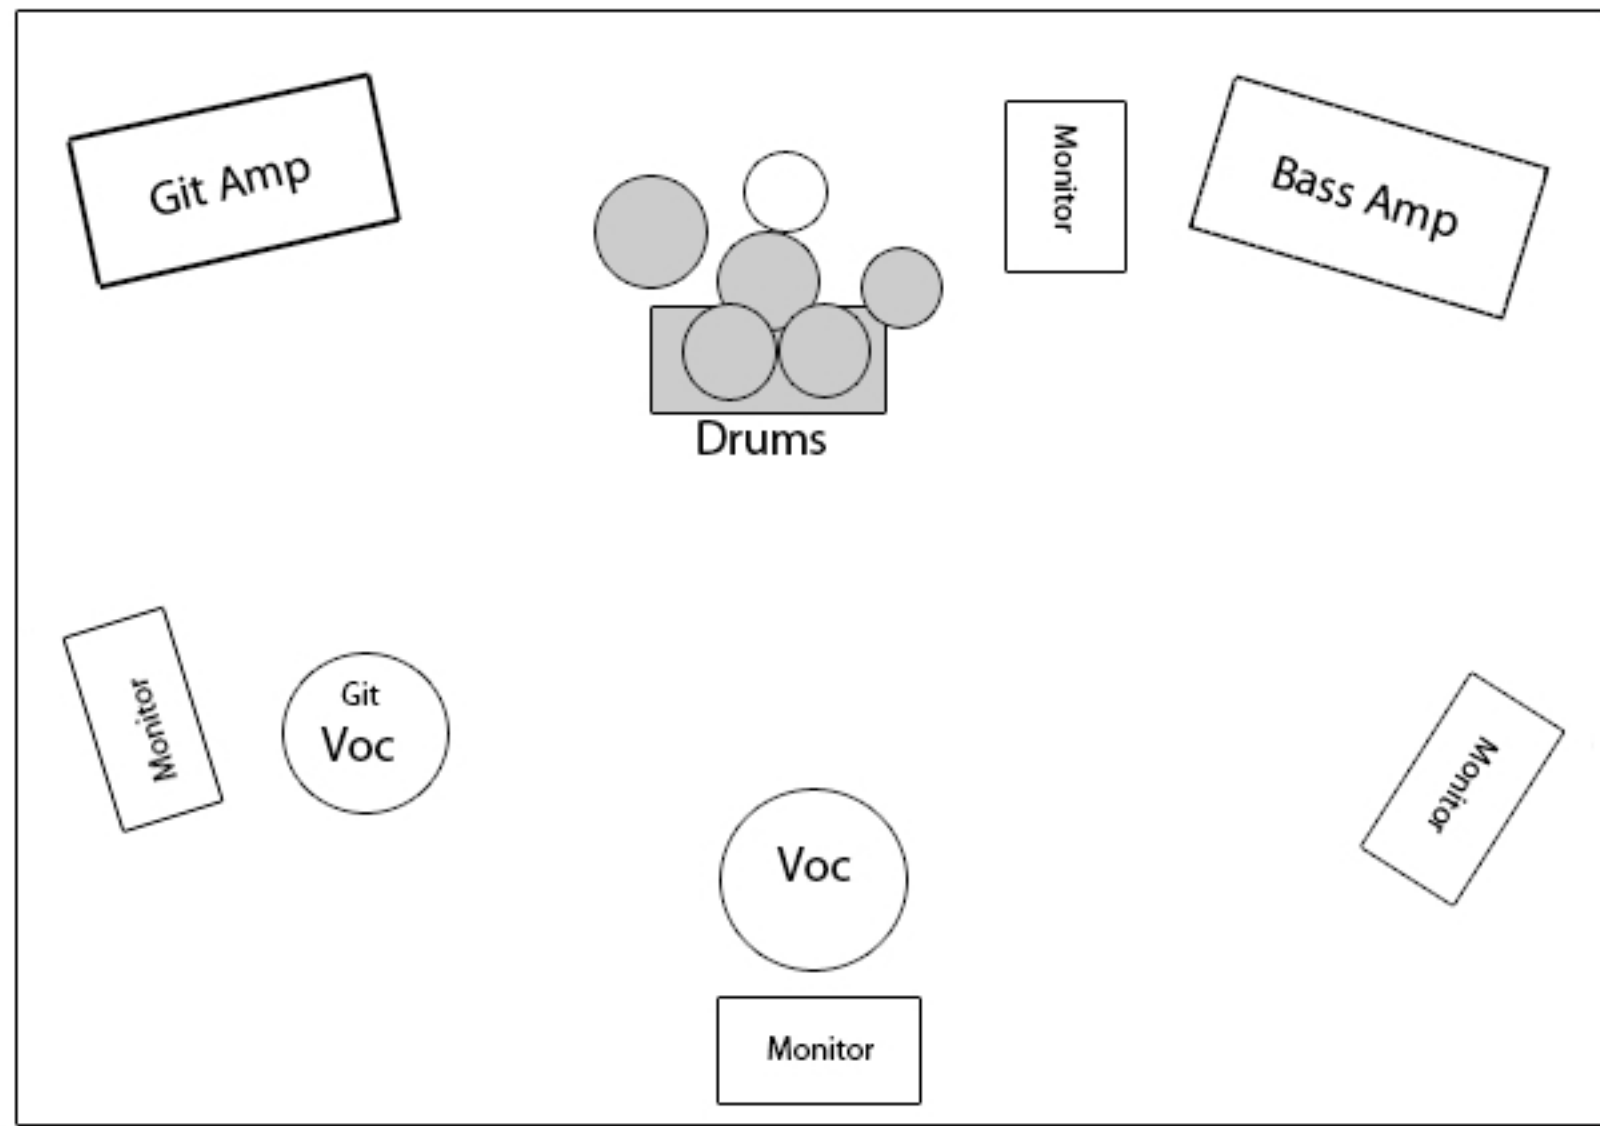

St. Retrograd - Stage Rider

Voc:
1 x SM 58

Drums:
1 x BD
1 x SD
2 x Tom
1 x Floortom
1 x HH
2 x OH

Git Amp:
1 x SM 57
2 x 220V

GitVoc:
1 x SM 58

Bass Amp:
1 x XLR (DI out)
1 x 220V